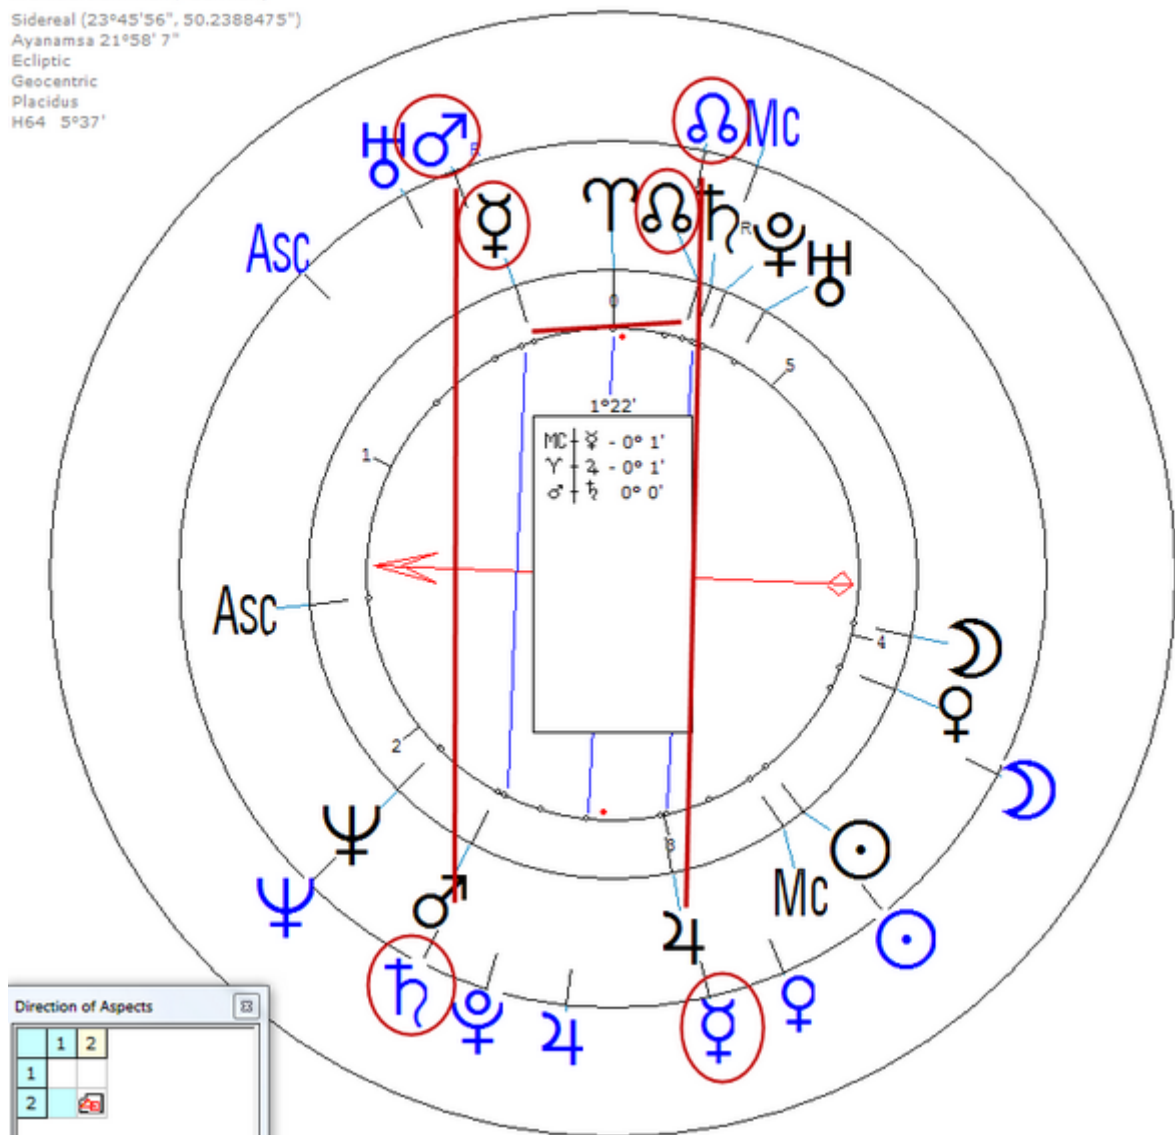

Epstein, Paul

24 July 1871 at 10:30 (= 10:30 AM)Frankfurt am Main, Germany, 50n07, 8e40

German mathematician known for his contributions to number theory, in particular the Epstein zeta function.

<https://www.astro.com/astro-databank/Epstein,_Paul>

Death by Suicide 11 August 1939 Frankfurt am Main(Barbital overdose, age 68)

Solar Return (Harmonic 64)

$$\text{Solar } \text{♂} / \text{♃} = \text{Solar } \text{♀} / \text{♁} = \text{♀}_n / \text{♁}_n$$

Epstein, Paul
24 July 1871 Mon 10:30 (GMT+0:34:40) 50n07 8e40
Frankfurt am Main, Germany
Sidereal (23°45'56", 50.2388475")
Ayanamsa 21°58' 7"
Ecliptic
Geocentric
Placidus
H64 5°37'